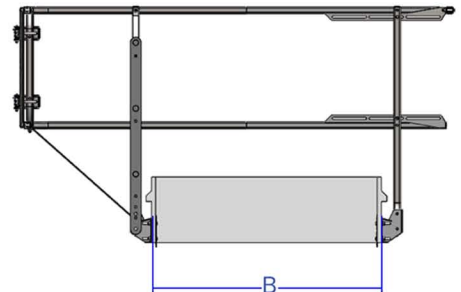

Please select the roof hatch railing from the sizes below to the right. If your roof hatch is larger or smaller than the dimensions shown, please enter the outside curb dimensions of A and B in the custom dimension boxes shown. We have roof hatch railing options for EVERY hatch we sell. The sizes below cover our most popular sizes.

Quantity	Item#	Description	Fits Curb Ranges:	
			A Range	B Range
	HSR-4848MG	Hatch Safety Railing	30" -> 48"	30" -> 48"
	HSR-5448MG	Hatch Safety Railing	48" -> 54"	30" -> 48"
	HSR-4866MG	Hatch Safety Railing	30" -> 48"	48" -> 66"
	HSR-5466MG	Hatch Safety Railing	48" -> 54"	48" -> 66"
	HSR-4884MG	Hatch Safety Railing	30" -> 48"	66" -> 84"
	HSR-5484MG	Hatch Safety Railing	48" -> 54"	66" -> 84"
	Custom	Hatch Safety Railing	Consult Factory	

Custom Dimensions:

Dimension A (In Inches)

Dimension B (In Inches)

Notes:

ITEM NO.	DESCRIPTION	QTY
1	ASSEMBLY CURB	2
2	ASSEMBLY RUNG	2
3	UPPER SUPPORT STRAP	2
4	CRUSH PLATE	12
5	VERTICAL SUPPORT ASSEMBLY	4
6	LOWER SUPPORT STRAP	2
7	ASSEMBLY SIDE RAIL	2
8	BACK CROSS ASSEMBLY	1
9	MLG SUPPORT BLOCK KIT	1
10	MLG SAFETY GATE	1