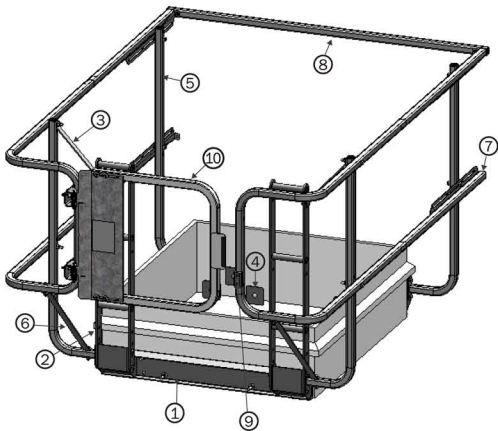

Please select the roof hatch railing from the sizes below to the right. If your roof hatch is larger or smaller than the dimensions shown, please enter the outside curb dimensions of A and B in the custom dimension boxes shown. We have roof hatch railing options for EVERY hatch we sell. The sizes below cover our most popular sizes.

Quantity	Item#	Description	Fits Curb Ranges:	
			A Range	B Range
	HSR-4848MG	Hatch Safety Railing	30" -> 48"	30" -> 48"
	HSR-5448MG	Hatch Safety Railing	48" -> 54"	30" -> 48"
	HSR-4866MG	Hatch Safety Railing	30" -> 48"	48" -> 66"
	HSR-5466MG	Hatch Safety Railing	48" -> 54"	48" -> 66"
	HSR-4884MG	Hatch Safety Railing	30" -> 48"	66" -> 84"
	HSR-5484MG	Hatch Safety Railing	48" -> 54"	66" -> 84"
	Custom	Hatch Safety Railing	Consult Factory	

Custom Dimensions:

Dimension A (In Inches)

Dimension B (In Inches)

Notes:

ITEM NO.	DESCRIPTION	QTY
1	ASSEMBLY CURB	2
2	ASSEMBLY RUNG	2
3	UPPER SUPPORT STRAP	2
4	CRUSH PLATE	12
5	VERTICAL SUPPORT ASSEMBLY	4
6	LOWER SUPPORT STRAP	2
7	ASSEMBLY SIDE RAIL	2
8	BACK CROSS ASSEMBLY	1
9	MLG SUPPORT BLOCK KIT	1
10	MLG SAFETY GATE	1