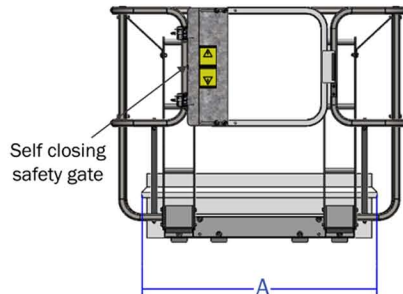

Please select the roof hatch railing from the sizes below to the right. If your roof hatch is larger or smaller than the dimensions shown, please enter the outside curb dimensions of A and B in the custom dimension boxes shown. We have roof hatch railing options for EVERY hatch we sell. The sizes below cover our most popular sizes.

Quantity	Item#	Description	Fits Curb Ranges:	
			A Range	B Range
	HSR-4848MG	Hatch Safety Railing	30" -> 48"	30" -> 48"
	HSR-5448MG	Hatch Safety Railing	48" -> 54"	30" -> 48"
	HSR-4866MG	Hatch Safety Railing	30" -> 48"	48" -> 66"
	HSR-5466MG	Hatch Safety Railing	48" -> 54"	48" -> 66"
	HSR-4884MG	Hatch Safety Railing	30" -> 48"	66" -> 84"
	HSR-5484MG	Hatch Safety Railing	48" -> 54"	66" -> 84"
	Custom	Hatch Safety Railing	Consult Factory	

Custom Dimensions:

Dimension A (In Inches)

Dimension B (In Inches)

Notes:

ITEM NO.	DESCRIPTION	QTY
1	ASSEMBLY CURB	2
2	ASSEMBLY RUNG	2
3	UPPER SUPPORT STRAP	2
4	CRUSH PLATE	12
5	VERTICAL SUPPORT ASSEMBLY	4
6	LOWER SUPPORT STRAP	2
7	ASSEMBLY SIDE RAIL	2
8	BACK CROSS ASSEMBLY	1
9	MLG SUPPORT BLOCK KIT	1
10	MLG SAFETY GATE	1